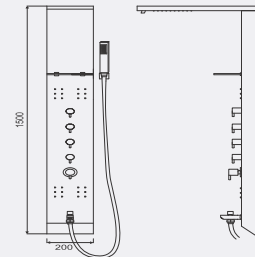

Shower Panel - 1112

- Over Head Shower
- Hand Shower
- Hot & Cold Mixer with Diverter
- Hydromassage Jets
- Stainless Steel Grade 304

Rs. 51,700.00