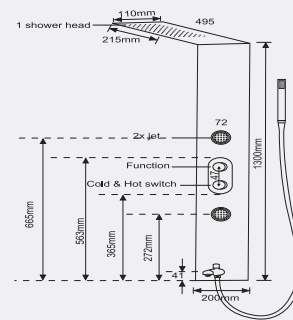

Rs. 60,246.00

Da' Liberty (Concealed) (Shower Panel - 1116)

- Over Head Shower
- Hand Shower
- Hot & Cold Mixer with Diverter
- Hydromassage Jets
- Stainless Steel Grade 304

Size: 1300x200mm Round

Rs. 71,400.00