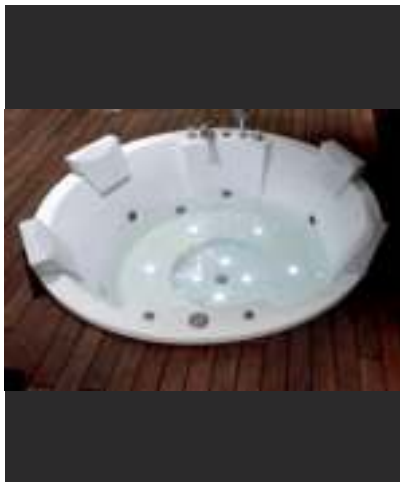

PEARL

- Whirlpool Bath
- Air Therapy System
- Touch Screen Control Panel
- Chromatherapy Light
- Hot & Cold Mixer with Handshower and Filler

Size: 1820Lx690Dx810H (mm)

Rs. 3,57,772.00

Online Heater	35,840.00