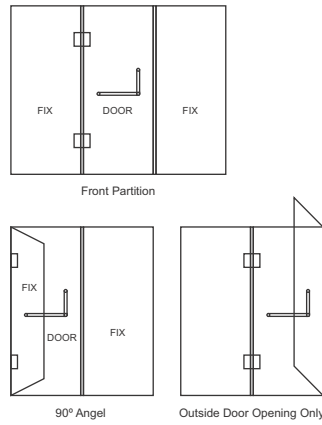

Material Brass

HSBH-04
Hand Shower Bracket+Hose
Color: Gold
MRP. 4,450.00

HSBH-03
Hand Shower Bracket+Hose
Color: Rose Gold
MRP. 4,450.00

GLASS ENCLOSURE

VENTO

- 10 mm toughened glass
- Protective coating for clear glass
- Aluminium frame in polished chrome/Black finish
- Door handle
- Dimension can be customised