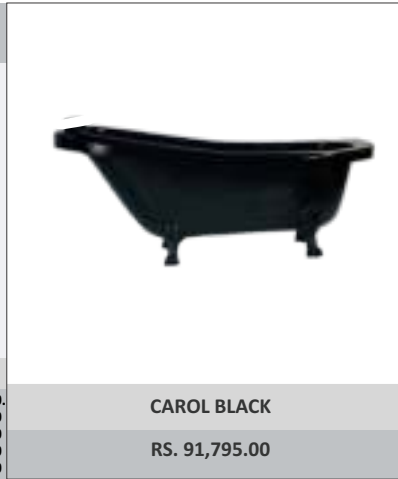

Size: Size: 1650x950x600mm

Rs. 2,41,203.00

Faucet set. **25,342.00.**

1 HP Whirlpool System. **61,864.00**

2 HP Whirlpool System. **74,982.00**

Air pool System. **56,647.00**

Online heater. **35,840.00**

CAROL