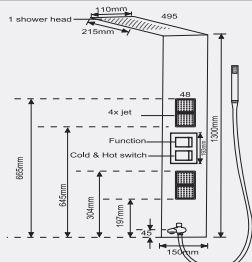

Da' freedom (Shower Panel - 1117)

- Over Head Shower
- Hand Shower
- Hot & Cold Mixer with Diverter
- Hydromassage Jets
- Stainless Steel Grade 304

(Size: 1300x150mm) Square

Rs. 64,050.00