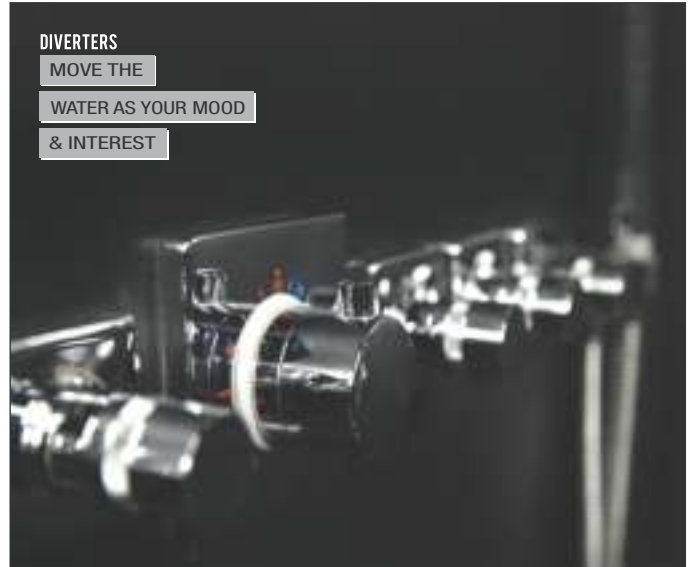

DIVERTERS

MOVE THE

WATER AS YOUR MOOD

& INTEREST

DK-01
Color: Chrome
MRP. 47,500.00

DK-01
Color: Matt Black
MRP. 59,380.00

DK-01
Color: Gold
MRP. 59,380.00

DK-01
Color: Rose Gold
MRP. 59,380.00

Five ways with thermostatic mixer, Material: solid brass construction
Handle: Zinc, Valve: thermostatic valve, Flow in G3/4, Flow out G1/2

New

Push button Thermostat

DK-02
Color: Chrome
MRP. 58,500.00

DK-02
Color: Matt Black
MRP. 70,200.00

DK-02
Color: Gold
MRP. 73,125.00

DK-02
Color: Rose Gold
MRP. 73,125.00

Five ways with thermostatic mixer, Material: solid brass construction
Handle: Zinc, Surface treatment: chrome, Valve: thermostatic valve, Flow in G3/4, Flow out G1/2

DK-03
Color: Chrome
MRP. 14,650.00

DK-03
Color: Matt Black
MRP. 17,600.00

DK-03
Color: Gold
MRP. 18,350.00

DK-03
Color: Rose Gold
MRP. 18,350.00

Hot & Cold mixer, 3-way Diverter

DK-04
Color: Chrome
MRP. 15,600.00

DK-04
Color: Matt Black
MRP. 18,750.00

DK-04
Color: Gold
MRP. 19,500.00

DK-04
Color: Rose Gold
MRP. 19,500.00

Hot & Cold mixer, 4-way Diverter

DK-05
Color: Chrome
Size: 5x10.4 inch
MRP. 25,300.00

DK-05
Color: Matt Black
Size: 5x10.4 inch
MRP. 30,360.00

DK-05
Color: Gold
Size: 5x10.4 inch
MRP. 31,650.00

DK-05
Color: Rose Gold
Size: 5x10.4 inch
MRP. 31,650.00

Five ways with thermostatic mixer, Material: solid brass construction,
Handle: Zinc, Valve: thermostatic valve, Flow in G3/4, Flow out G1/2

DK-06
Color: Chrome
MRP. 47,500.00

DK-06
Color: Matt Black
MRP. 59,375.00

DK-06
Color: Gold
MRP. 59,375.00

DK-06
Color: Rose Gold
MRP. 59,375.00

Five ways with thermostatic mixer, Material: solid brass construction,
Handle: Zinc, Valve: thermostatic valve, Flow in G3/4, Flow out G1/2

DK-07
Color: Chrome
MRP. 53,700.00

DK-07
Color: Matt Black
MRP. 66,250.00

DK-07
Color: Gold
MRP. 66,250.00

DK-07
Color: Rose Gold
MRP. 66,250.00

Six ways with thermostatic mixer, Material: solid brass construction,
Handle: Zinc, Valve: thermostatic valve, Flow in G3/4, Flow out G1/2