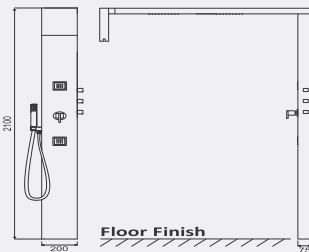

Shower Panel - 1111

- Over Head Shower
- Hand Shower
- Hot & Cold Mixer with Diverter
- Hydromassage Jets
- Stainless Steel Grade 304

Rs. 71,545.00