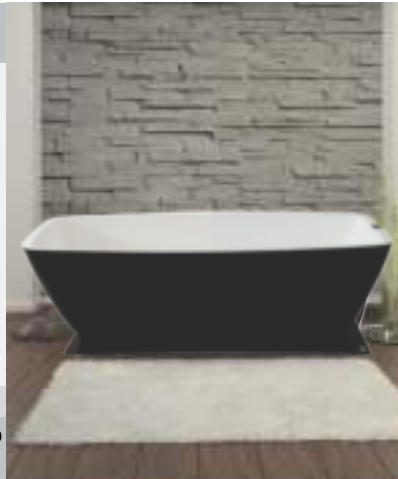

AVON B

Exquisite free standing bathtub in black & white color.

Size: 1650x750x550MM

Rs. 1,20,288.00 (Dual Color)

Pop up waste for drain **4,174.00**