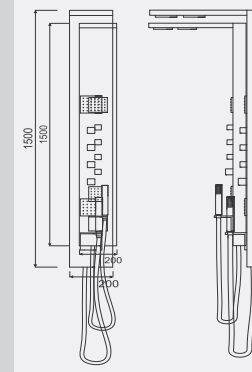

Da' freedom (Shower Panel - 1117)

- Over Head Shower
- Hand Shower
- Hot & Cold Mixer with Diverter
- Hydromassage Jets
- Stainless Steel Grade 304

(Size: 1300x150mm) Square

Rs. 64,050.00

Shower Panel - 1114