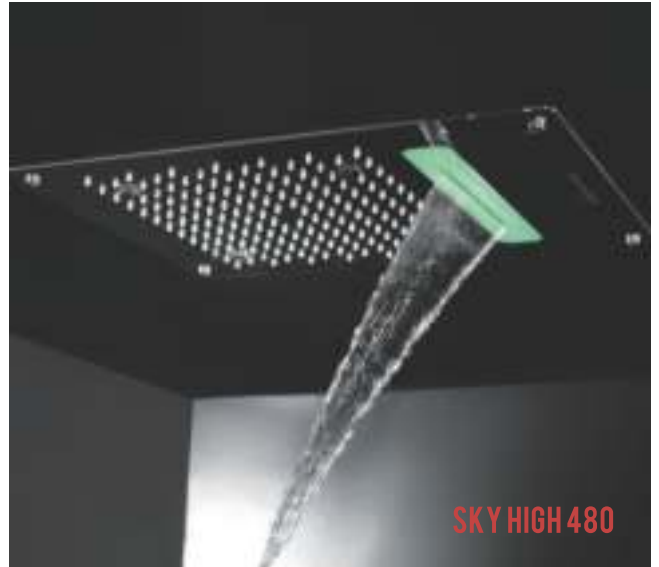

RAIN SHOWER

Atlantis
Size: 600 X 800 mm
Color: Chrome
MRP. 1,45,500.00

Atlantis
Size: 600 X 800 mm
Color: Matt Black
MRP. 1,74,600.00

Atlantis
Size: 600 X 800 mm
Color: Gold
MRP. 1,81,900.00

Atlantis
Size: 600 X 800 mm
Color: Rose Gold
MRP. 1,81,900.00

Mist 4x, Waterfall 2x, Intense, Rainfall, Long chromo therapy light 2x controller by remote

Pure
Size: 700 X 500 mm
Color: Chrome
MRP. 1,13,000.00

Pure
Size: 700 X 500 mm
Color: Matt Black
MRP. 1,35,600.00

Pure
Size: 700 X 500 mm
Color: Gold
MRP. 1,41,650.00

Pure
Size: 700 X 500 mm
Color: Rose Gold
MRP. 1,41,650.00

4 Functions, Rainshower, Mist 4x, Waterfall 2x, water column, Long chromo therapy light 2x controller by remote, Bluetooth Speaker X 2

Installation type: Built in ceiling

Supra
Size: 600 X 450 mm
Color: Chrome
MRP. 56,200.00

Supra
Size: 600 X 450 mm
Color: Matt Black
MRP. 67,450.00

Supra
Size: 600 X 450 mm
Color: Gold
MRP. 70,250.00

Supra
Size: 600 X 450 mm
Color: Rose Gold
MRP. 70,250.00

Mist 4x, Waterfall, Rainfall

Persona
Size: 380 X 250 mm
Color: Chrome
MRP. 19,200.00

Persona
Size: 380 X 250 mm
Color: Matt Black
MRP. 24,950.00

Persona
Size: 380 X 250 mm
Color: Gold
MRP. 25,900.00

Persona
Size: 380 X 250 mm
Color: Rose Gold
MRP. 25,900.00

Mist 4x, Rainfall

Viva
Size: 500 X 500 mm
Color: Chrome
MRP. 37,950.00

Viva
Size: 500 X 500 mm
Color: Matt Black
MRP. 45,550.00

Viva
Size: 500 X 500 mm
Color: Gold
MRP. 47,450.00

Viva
Size: 500 X 500 mm
Color: Rose Gold
MRP. 47,450.00

Waterfall 2x, Rainfall

Sky Lite
Size: 480 X 330 mm
Color: Chrome
MRP. 33,000.00

Sky Lite
Size: 480 X 330 mm
Color: Matt Black
MRP. 39,600.00

Sky Lite
Size: 480 X 330 mm
Color: Gold
MRP. 41,250.00

Sky Lite
Size: 480 X 330 mm
Color: Rose Gold
MRP. 41,250.00

Mist 4x, Waterfall 1x, Rainfall

Dazzle Pro
Size: 450 X 450 mm
Color: Chrome
MRP. 61,380.00

Installation type - Built in ceiling
Features:
Rain,
Mist 4x
Cascade Fall,
Chromotherapy