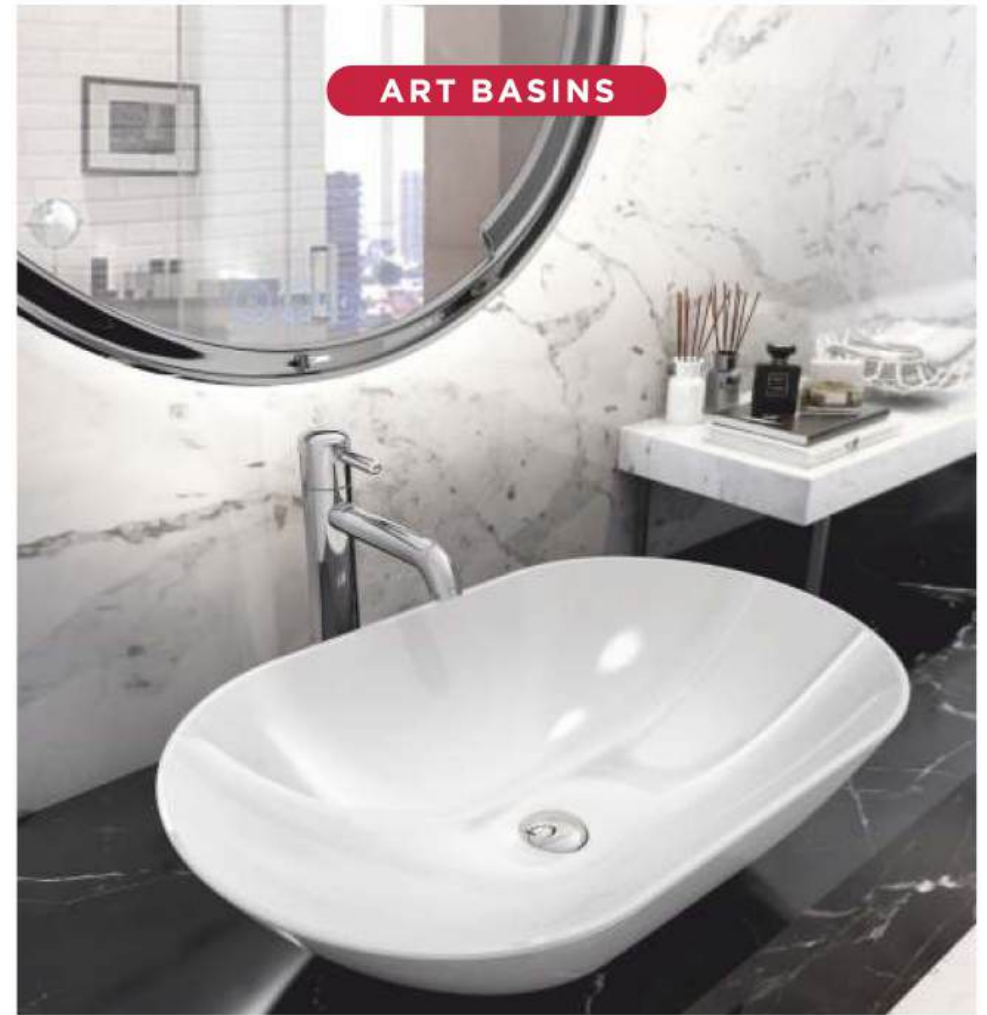

**DUAL FLUSH PNEUMATIC
CONCEALED CISTERNS AND ACCESSORIES**

QU-CCN-10Q303
Concealed Cistern 'Slim' Pneumatic
w/o Frame
480 x 465 x 80mm MRP 8790/-

QU-CCN-10Q303
Concealed Cistern 'Slim' Pneumatic
480 x 465 x 80mm MRP 8790/-
PBW-CCF-10D303H
Half Frame & Accessories
670 x 500 x 85mm MRP 3210/-

QU-CCN-10Q303
Concealed Cistern 'Slim' Pneumatic
480 x 465 x 80mm MRP 8790/-
PBW-CCF-10D303F
Full Frame & Accessories
1135 x 540 x 40mm MRP 6360/-

PEBBLE QU-CCN-5235
Dual Flush Plate
Pneumatic
152 x 236 x 102mm MRP 5180/-

PETAL QU-CCN-3325
Dual Flush Plate
Pneumatic
152 x 236 x 102mm MRP 4900/-

PENSY QU-CCN-5237
Dual Flush Plate
Pneumatic
152 x 236 x 102mm MRP 4930/-

OWAN PBW-CTB-0001
Art Basin
500 x 500 x 130mm MRP 7470/-