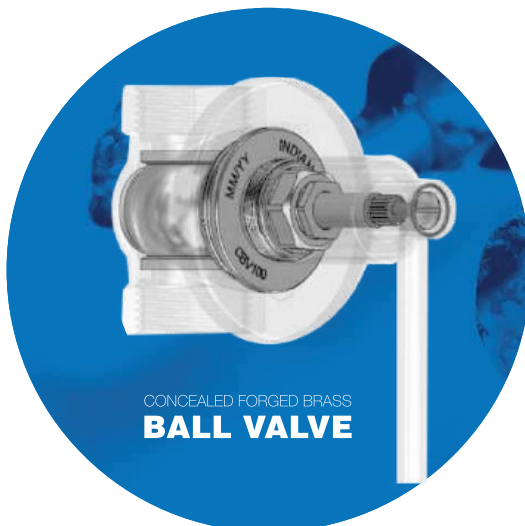

**SCIENTIFIC
REFRACTORIES**
Pipes | Valves | Fittings

Product Description	Size	Product Code	MRP
<p>Brass Forged Ball Valve (Standard Flow) Dacromet Coated MS Handle Brass Material CW 617N Pressure rating PN 25 BSP Female thread pipe connection</p> 	1/2" (15 mm)	222 050	INR 400.00
	3/4" (20 mm)	222 075	INR 575.00
	1" (25 mm)	222 100	INR 860.00
	1.1/4" (32 mm)	222 125	INR 1380.00
	1.1/2" (40 mm)	222 150	INR 2040.00
	2" (50 mm)	222 200	INR 3080.00
<p>Brass Spring Check Valve Multi Utility Non return valve Brass Material CW 617N Pressure rating PN 25 (1/2", 3/4" & 1") Pressure rating PN 18 (1.1/4", 1.1/2" & 2") BSP Female thread pipe connection</p> 	1/2" (15 mm)	260 050	INR 410.00
	3/4" (20 mm)	260 075	INR 590.00
	1" (25 mm)	260 100	INR 820.00
	1.1/4" (32 mm)	260 125	INR 1265.00
	1.1/2" (40 mm)	260 150	INR 1735.00
	2" (50 mm)	260 200	INR 2575.00
<p>Concealed Brass Forged Ball Valve (Master control Valve) Anti Jamming PPSU Ball Brass Material CW 617N Pressure rating PN 25 BSP Female thread pipe connection</p> 	1/2" (15 mm)	3222 050	INR 1175.00
	3/4" (20 mm)	3222 075	INR 1375.00
	1" (25 mm)	3222 100	INR 1705.00
	1.1/4" (32 mm)	3222 125	INR 2470.00
	1.1/2" (40 mm)	3222 150	INR 3300.00
<p>WC - Concealed Brass Forged FLUSH COCK (Half Turn - Rising Spindle) Manual Operate, Brass Material CW 617N Pressure rating PN 10 BSP Female thread pipe connection</p> 	1" (25 mm)	36 100 11	INR 1750.00
<p>WC Concealed Forged Brass FLUSH VALVE (Auto closing push type-Metropole) Class 6 Valve (6 liters-per flush) Pressure Rating - PN10</p> 	1" (25 mm)	36 100 10	INR 4100.00
	1.1/4" (32 mm)	36 125 10	INR 4100.00
	1.1/2" (40 mm)	36 150 10	INR 4100.00