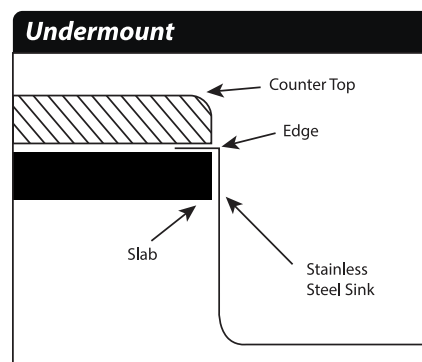

INSTALLATION INSTRUCTIONS

1) Do not install the Hindware Granite Sink till all the civil, electrical, carpentry & plumbing work in kitchen are done.
2) Unpack new sink from box and check the sinks for any damage.
3) Cut the granite/marble top with required cutting tool in correct size.
4) Check if the edges of top are even.
5) Carefully lay the fixing chemicals/cement below the beaded edge of the sink.
6) Fix the clean drain coupling in sink drain hole with waste pipe.
7) Prevent contact with water till sink is fixed.
8) Identify the pre-marked tap holes you need to drill. Using one hole saw, drill out the tap hole part from the underside of the sink and finish drilling the hole from the upper surface to ensure clean hole.

TERMS OF WARRANTY

Granite Sinks

Hindware Kitchen Ensemble Granite Sinks are warranted for the 5 years of the product against any manufacturing defects. This warranty is extended only to the original purchaser for normal residential use.

Product replacement does not include transportation cost, installation cost, or any other charges for such items as diagnosis or replacement of any component part, faucet or any other expenses. Somany Home Innovation Limited reserves the right to examine product and its installation prior to replacement.

Waste coupling and other accessories are not covered by the warranty.

Our Warranty does not cover product failure or damage caused by the use of optional accessories, abusive treatment, misuse, bad or high TDS water environmental factors, normal wear and tear including dents and scratches, improper care and cleaning, commercial use, use of aggressive and abrasive cleaners, damage due to handling or failure to follow the recommended procedures for installation, care and maintenance as detailed in the installation and care guide provided with every sink.

This warranty is extended only to the original consumer or the purchaser of this product.

304 Stainless Steel Sinks

Hindware Kitchen Ensemble warrants its stainless steel sinks for a lifetime 25 years to the original purchaser for normal residential use. If any manufacturing defect is found in the product, it shall be replaced by the company.

Product replacement does not include transportation cost, installation cost, or any other charges for such items as diagnosis or replacement of any component part, faucet or any other expenses. Somany Home Innovation Limited reserves the right to examine product and its installation prior to replacement.

Waste coupling and other accessories are not covered by the warranty.

Our Warranty does not cover product failure or damage caused by the use of optional accessories, abusive treatment, misuse, bad or high TDS water environmental factors, normal wear and tear including dents and scratches, improper care and cleaning, commercial use, use of aggressive and abrasive cleaners, damage due to handling or failure to follow the recommended procedures for installation, care and maintenance as detailed in the installation and care guide provided with every sink.

This warranty is extended only to the original consumer or the purchaser of this product.

*25 Years Limited Warranty