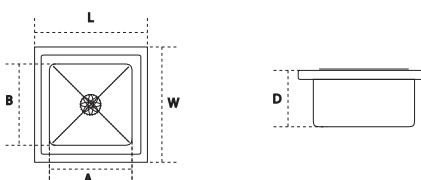

Accessories included:

CHOPPING BOARD

SOAP DISPENSER

BASKET

PULLOUT MIXER

RODRIGO NEW

Model Name	Over All Size (LxWxD)		Bowl Size		MRP
	mm		mm	inches	
Rodrigo 39.37x19.6x8.66	1000x500x220		480x400x220	18.89x15.7x8.66	₹38,190/-

Accessories included:

SOAP
DISPENSER

CHOPPING
BOARD

PULLOUT
MIXER

DESIGNER

(W/O ACCESSORIES) *Sinks*

DOMINGO NEO PLUS NEW

Model Name	Over All Size (LxWxD)		Bowl Size (AxBxD)		MRP
	mm		mm	inches	
Domingo Neo Plus 24x18x9	610x460x230		560x355x230	22x14x9	₹15,150/-
Domingo Neo Plus 24x20x9	610x510x230		560x405x230	22x16x9	

VANESSA NEW

Model Name	Over All Size (LxWxD)		Bowl Size (AxBxD)		MRP
	mm		mm	inches	
Vanessa 30x20x9	760x510x230		710x410x230	28x16x9	₹36,790/-

MARINO HM PLUS

Model Name	Over All Size (LxWxD)		Bowl Size (AxBxD)		MRP
	mm	mm	mm	inches	
Marino HM Plus 40x20x9	1017x512x230	483x410x230	19x16x9		₹30,850/-

SUPERIO NEO PLUS NEW

Model Name	Over All Size (LxWxD)		Bowl Size (AxBxD)		MRP
	mm	mm	mm	inches	
Superio Neo Plus 37x20x9	940x510x230	445x470x230	17.5x18.5x9	₹27,490/-	
		430x415x230	17x16.3x9		
Superio Neo Plus 45x20x9	1145x508x230	547x470x230	21.5x18.5x9		
		532x415x230	21x16.3x9		