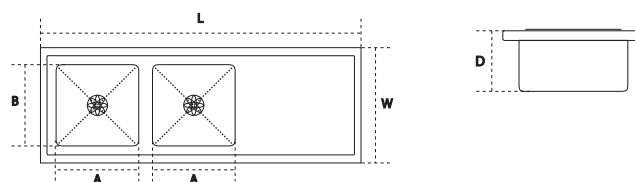

Accessories included:

CHOPPING BOARD

SOAP DISPENSER

BASKET

PULLOUT MIXER

RODRIGO NEW

Model Name	Over All Size (LxWxD)		Bowl Size		MRP
	mm		mm	inches	
Rodrigo 39.37x19.6x8.66	1000x500x220		480x400x220	18.89x15.7x8.66	₹38,190/-

Accessories included:

SOAP
DISPENSER

CHOPPING
BOARD

PULLOUT
MIXER

DESIGNER

(W/O ACCESSORIES) *Sinks*

DOMINGO NEO PLUS NEW

Model Name	Over All Size (LxWxD)		Bowl Size (AxBxD)		MRP
	mm		mm	inches	
Domingo Neo Plus 24x18x9	610x460x230		560x355x230	22x14x9	₹15,150/-
Domingo Neo Plus 24x20x9	610x510x230		560x405x230	22x16x9	

VANESSA NEW

Model Name	Over All Size (LxWxD)		Bowl Size (AxBxD)		MRP
	mm		mm	inches	
Vanessa 30x20x9	760x510x230		710x410x230	28x16x9	₹36,790/-

MARINO HM PLUS

Model Name	Over All Size (LxWxD)		Bowl Size (AxBxD)		MRP
	mm	mm	mm	inches	
Marino HM Plus 40x20x9	1017x512x230	483x410x230	19x16x9		₹30,850/-

SUPERIO NEO PLUS NEW

Model Name	Over All Size (LxWxD)		Bowl Size (AxBxD)		MRP
	mm	mm	mm	inches	
Superio Neo Plus 37x20x9	940x510x230	445x470x230	17.5x18.5x9	₹27,490/-	
		430x415x230	17x16.3x9		
Superio Neo Plus 45x20x9	1145x508x230	547x470x230	21.5x18.5x9		
		532x415x230	21x16.3x9		