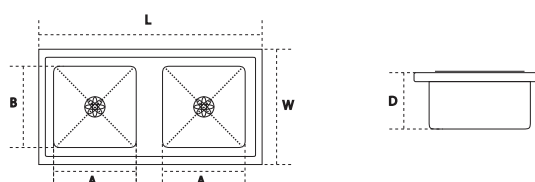

Accessories included:

CHOPPING BOARD

SOAP DISPENSER

BASKET

PULLOUT MIXER

RODRIGO NEW

Model Name	Over All Size (LxWxD)		Bowl Size		MRP
	mm		mm	inches	
Rodrigo 39.37x19.6x8.66	1000x500x220		480x400x220	18.89x15.7x8.66	₹38,190/-

Accessories included:

SOAP
DISPENSER

CHOPPING
BOARD

PULLOUT
MIXER

DESIGNER

(W/O ACCESSORIES) *Sinks*

DOMINGO NEO PLUS NEW

Model Name	Over All Size (LxWxD)		Bowl Size (AxBxD)		MRP
	mm		mm	inches	
Domingo Neo Plus 24x18x9	610x460x230		560x355x230	22x14x9	₹15,150/-
Domingo Neo Plus 24x20x9	610x510x230		560x405x230	22x16x9	

VANESSA NEW

Model Name	Over All Size (LxWxD)		Bowl Size (AxBxD)		MRP
	mm		mm	inches	
Vanessa 30x20x9	760x510x230		710x410x230	28x16x9	₹36,790/-

MARINO HM PLUS

Model Name	Over All Size (LxWxD)		Bowl Size (AxBxD)		MRP
	mm	mm	mm	inches	
Marino HM Plus 40x20x9	1017x512x230	483x410x230	19x16x9		₹30,850/-

SUPERIO NEO PLUS NEW

Model Name	Over All Size (LxWxD)		Bowl Size (AxBxD)		MRP
	mm	mm	mm	inches	
Superio Neo Plus 37x20x9	940x510x230	445x470x230	17.5x18.5x9	₹27,490/-	
		430x415x230	17x16.3x9		
Superio Neo Plus 45x20x9	1145x508x230	547x470x230	21.5x18.5x9		
		532x415x230	21x16.3x9		