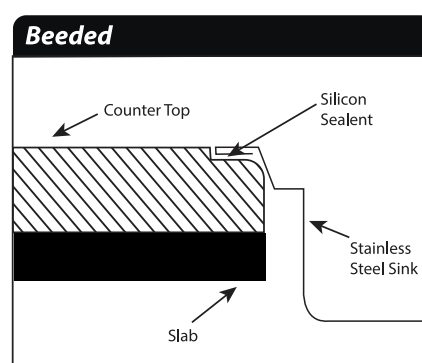

INSTALLATION INSTRUCTIONS

1) Do not install the Hindware Granite Sink till all the civil, electrical, carpentry & plumbing work in kitchen are done.
2) Unpack new sink from box and check the sinks for any damage.
3) Cut the granite/marble top with required cutting tool in correct size.
4) Check if the edges of top are even.
5) Carefully lay the fixing chemicals/cement below the beaded edge of the sink.
6) Fix the clean drain coupling in sink drain hole with waste pipe.
7) Prevent contact with water till sink is fixed.
8) Identify the pre-marked tap holes you need to drill. Using one hole saw, drill out the tap hole part from the underside of the sink and finish drilling the hole from the upper surface to ensure clean hole.

TERMS OF WARRANTY

Granite Sinks

Hindware Kitchen Ensemble Granite Sinks are warranted for the 5 years of the product against any manufacturing defects. This warranty is extended only to the original purchaser for normal residential use.

Product replacement does not include transportation cost, installation cost, or any other charges for such items as diagnosis or replacement of any component part, faucet or any other expenses. Somany Home Innovation Limited reserves the right to examine product and its installation prior to replacement.

Waste coupling and other accessories are not covered by the warranty.

Our Warranty does not cover product failure or damage caused by the use of optional accessories, abusive treatment, misuse, bad or high TDS water environmental factors, normal wear and tear including dents and scratches, improper care and cleaning, commercial use, use of aggressive and abrasive cleaners, damage due to handling or failure to follow the recommended procedures for installation, care and maintenance as detailed in the installation and care guide provided with every sink.

This warranty is extended only to the original consumer or the purchaser of this product.

304 Stainless Steel Sinks

Hindware Kitchen Ensemble warrants its stainless steel sinks for a lifetime 25 years to the original purchaser for normal residential use. If any manufacturing defect is found in the product, it shall be replaced by the company.

Product replacement does not include transportation cost, installation cost, or any other charges for such items as diagnosis or replacement of any component part, faucet or any other expenses. Somany Home Innovation Limited reserves the right to examine product and its installation prior to replacement.

Waste coupling and other accessories are not covered by the warranty.

Our Warranty does not cover product failure or damage caused by the use of optional accessories, abusive treatment, misuse, bad or high TDS water environmental factors, normal wear and tear including dents and scratches, improper care and cleaning, commercial use, use of aggressive and abrasive cleaners, damage due to handling or failure to follow the recommended procedures for installation, care and maintenance as detailed in the installation and care guide provided with every sink.

This warranty is extended only to the original consumer or the purchaser of this product.

*25 Years Limited Warranty