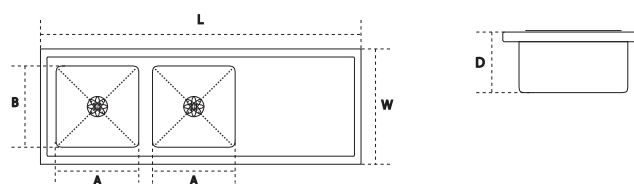

Accessories included:

CHOPPING BOARD

SOAP DISPENSER

BASKET

PULLOUT MIXER

RODRIGO NEW

Model Name	Over All Size (LxWxD)		Bowl Size		MRP
	mm		mm	inches	
Rodrigo 39.37x19.6x8.66	1000x500x220		480x400x220	18.89x15.7x8.66	₹38,190/-

Accessories included:

SOAP
DISPENSER

CHOPPING
BOARD

PULLOUT
MIXER

DESIGNER

(W/O ACCESSORIES) *Sinks*

DOMINGO NEO PLUS NEW

Model Name	Over All Size (LxWxD)		Bowl Size (AxBxD)		MRP
	mm		mm	inches	
Domingo Neo Plus 24x18x9	610x460x230		560x355x230	22x14x9	₹15,150/-
Domingo Neo Plus 24x20x9	610x510x230		560x405x230	22x16x9	

VANESSA NEW

Model Name	Over All Size (LxWxD)		Bowl Size (AxBxD)		MRP
	mm		mm	inches	
Vanessa 30x20x9	760x510x230		710x410x230	28x16x9	₹36,790/-

MARINO HM PLUS

Model Name	Over All Size (LxWxD)		Bowl Size (AxBxD)		MRP
	mm	mm	mm	inches	
Marino HM Plus 40x20x9	1017x512x230	483x410x230	19x16x9		₹30,850/-

SUPERIO NEO PLUS NEW

Model Name	Over All Size (LxWxD)		Bowl Size (AxBxD)		MRP
	mm	mm	mm	inches	
Superio Neo Plus 37x20x9	940x510x230	445x470x230	17.5x18.5x9	₹27,490/-	
		430x415x230	17x16.3x9		
Superio Neo Plus 45x20x9	1145x508x230	547x470x230	21.5x18.5x9		
		532x415x230	21x16.3x9		