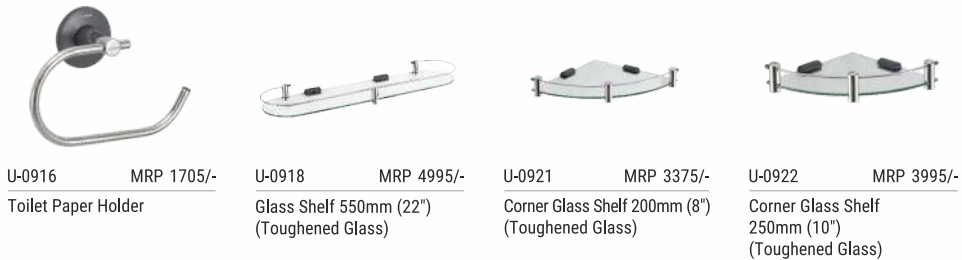

FINISHES ITEM CODE					
	CHROME BLACK/ CHROME GREY/ CHROME WHITE	BLACK/ GREY/ WHITE	BLACK CHAMPAGNE GOLD/ BLACK ROSE GOLD	WHITE CHAMPAGNE GOLD/ WHITE ROSE GOLD	CHROME
MRP (IN RUPEES)					
U-0901	2495/-	2905/-	2905/-	2905/-	2150/-
U-0911	2750/-	3200/-	3200/-	3200/-	2370/-
U-0912	1705/-	1985/-	1985/-	1985/-	1470/-
U-0913	1730/-	2010/-	2010/-	2010/-	1490/-
UM-0913	2755/-	3205/-	3205/-	3205/-	2375/-
U-0914	1730/-	2010/-	2010/-	2010/-	1490/-
UM-0914	2745/-	3195/-	3195/-	3195/-	2365/-
U-0915	1165/-	1355/-	1355/-	1355/-	1005/-
U-0916	1705/-	1985/-	1985/-	1985/-	1470/-
U-0918	4995/-	5810/-	5810/-	5810/-	4305/-
U-0921	3375/-	3930/-	3930/-	3930/-	2910/-
U-0922	3995/-	4650/-	4650/-	4650/-	3445/-
U-0923	5065/-	5895/-	5895/-	5895/-	4365/-
U-8080	7550/-	8790/-	8790/-	8790/-	6510/-
U-9090	8475/-	9860/-	9860/-	9860/-	7305/-